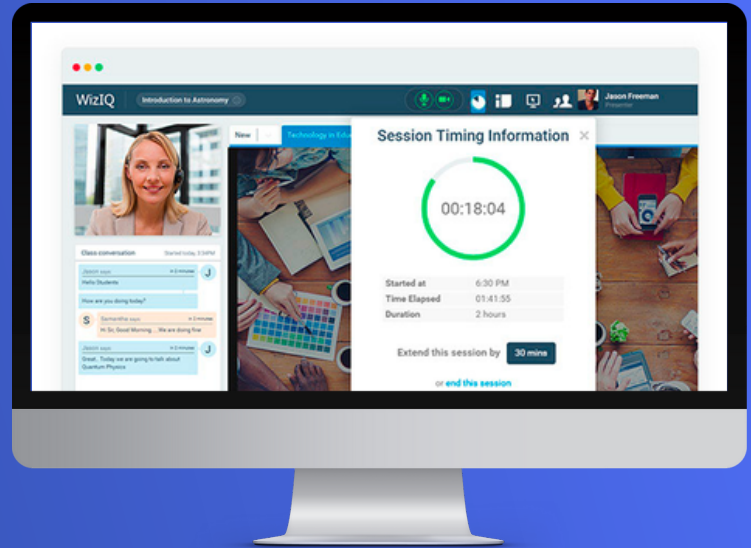

FLASH CRISIS ACADEMY

Live Course Offerings...

-  CONDUCTING AN AFFECTIVE RISK AND VULNERABILITY ASSESSMENT
-  CRISIS MANAGEMENT & CONTROL STRATEGIES
-  CRISIS MANAGEMENT PLANS IN ACTION
-  DEVELOPING A CRISIS MANAGEMENT PLAN
-  DEVELOPING AN INTEGRATED CRISIS MANAGEMENT FRAMEWORK AND STRATEGY
-  LEADERSHIP IN TIMES OF UNCERTAINTY
-  MANAGING INFORMATION & COMMUNICATIONS
-  RECOVERING FROM A CRISIS
-  RESPONDING TO A CRISIS